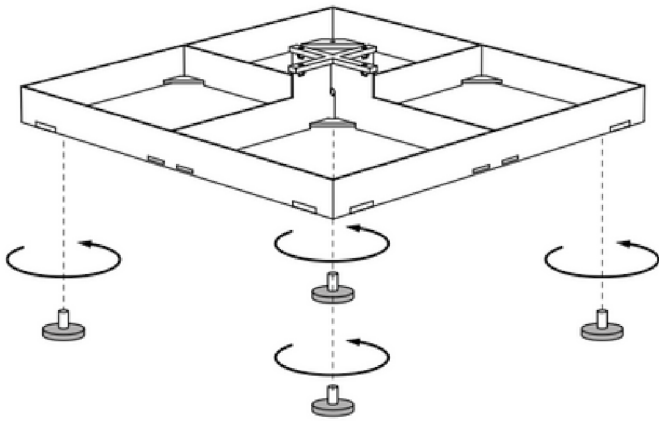

COUTURE OUTDOOR

TILE BASE INSTALLATION

1

OR OPTION :

1'

OR OPTION :

1''

2

3

4

TILE BASE COMPATABLE WITH:

- Celeste 10 Round 360° Hydraulic Umbrella
- Hudson 1 Cantilever Umbrella Adjustable Tilt 360° Rotation
- Hudson 2 Double Cantilever Umbrella Adjustable Tilt
- Hudson 4 Quattro Cantilever Adjustable Tilt Umbrella
- Bloom 360° Modern Luxury Umbrella
- Victoria 1 or 2 Cantilever Umbrella
- Victoria 2 Double Cantilever Umbrella