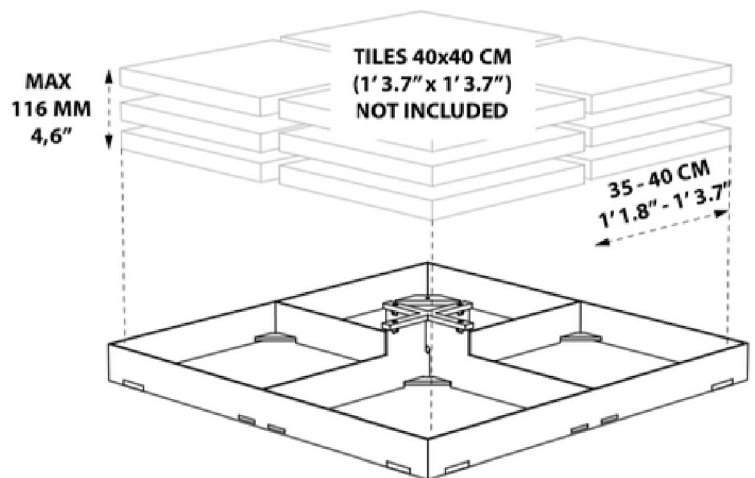

COUTURE OUTDOOR

TILE BASE INSTALLATION

1

OR OPTION :

1'

OR OPTION :

1''

2