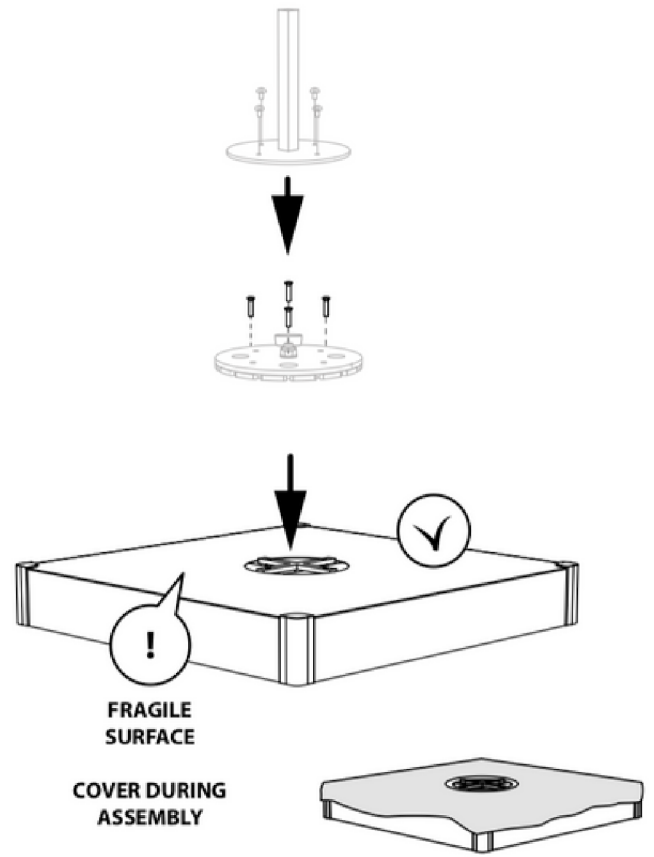

COUTURE OUTDOOR

TILE BASE INSTALLATION

1

OR OPTION :

1'

OR OPTION :

1''

2

3

4

TILE BASE COMPATABLE WITH:

- Celeste 10 Round 360° Hydraulic Umbrella
- Hudson 1 Cantilever Umbrella Adjustable Tilt 360° Rotation
- Hudson 2 Double Cantilever Umbrella Adjustable Tilt
- Hudson 4 Quattro Cantilever Adjustable Tilt Umbrella
- Bloom 360° Modern Luxury Umbrella
- Victoria 1 or 2 Cantilever Umbrella
- Victoria 2 Double Cantilever Umbrella