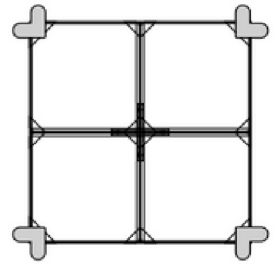

COUTURE OUTDOOR

TILE BASE INSTALLATION

1

OR OPTION :

1'

OR OPTION :

1''

2

3

4

TILE BASE COMPATABLE WITH:

- Celeste 10 Round 360° Hydraulic Umbrella
- Hudson 1 Cantilever Umbrella Adjustable Tilt 360° Rotation
- Hudson 2 Double Cantilever Umbrella Adjustable Tilt
- Hudson 4 Quattro Cantilever Adjustable Tilt Umbrella
- Bloom 360° Modern Luxury Umbrella
- Victoria 1 or 2 Cantilever Umbrella
- Victoria 2 Double Cantilever Umbrella