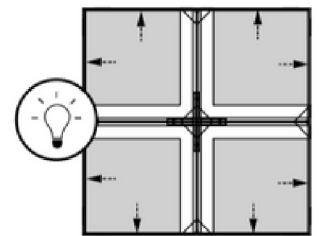

COUTURE OUTDOOR

TILE BASE INSTALLATION

1

OR OPTION :

1'

OR OPTION :

1''

2