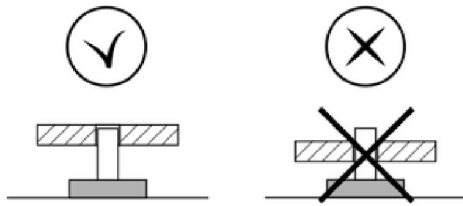

COUTURE OUTDOOR

TILE BASE INSTALLATION

1

OR OPTION :

1'

OR OPTION :

1''

2