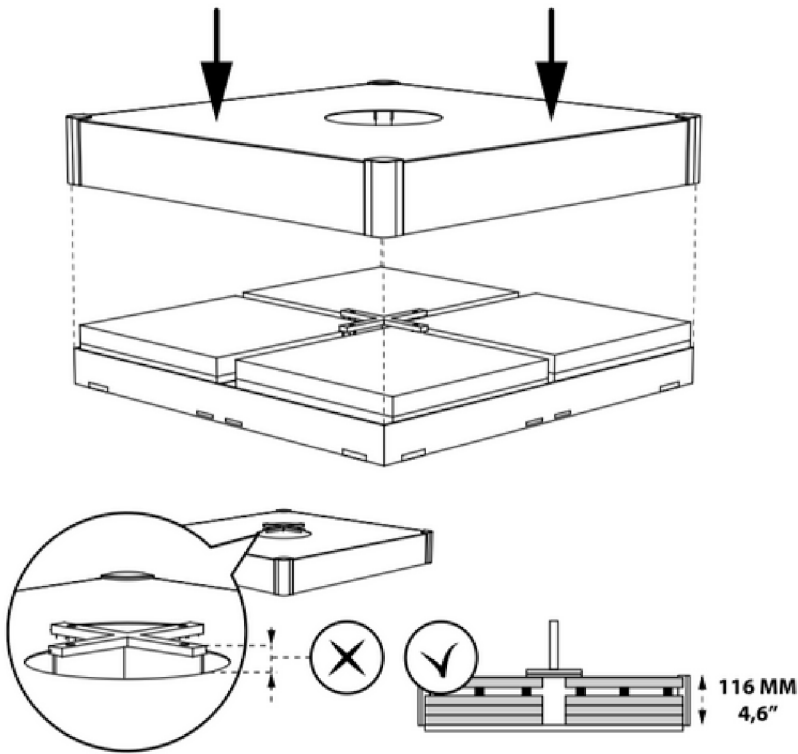

3

4

TILE BASE COMPATABLE WITH:

- Celeste 10 Round 360° Hydraulic Umbrella
- Hudson 1 Cantilever Umbrella Adjustable Tilt 360° Rotation
- Hudson 2 Double Cantilever Umbrella Adjustable Tilt
- Hudson 4 Quattro Cantilever Adjustable Tilt Umbrella
- Bloom 360° Modern Luxury Umbrella
- Victoria 1 or 2 Cantilever Umbrella
- Victoria 2 Double Cantilever Umbrella