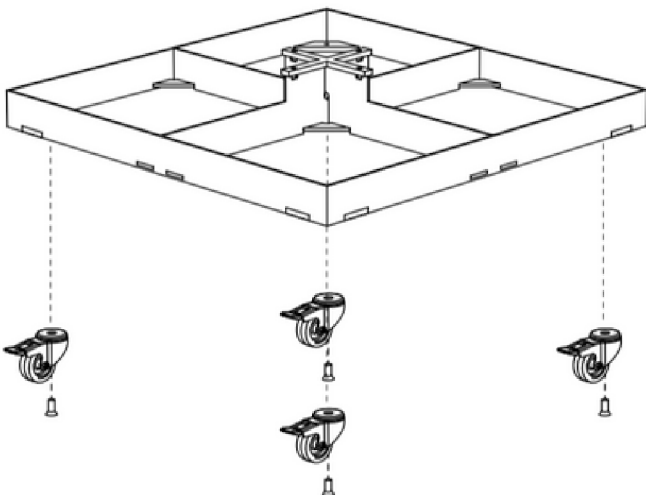

COUTURE OUTDOOR

TILE BASE INSTALLATION

1

OR OPTION :

1'

OR OPTION :

1''

2

3

4

TILE BASE COMPATABLE WITH:

- Celeste 10 Round 360° Hydraulic Umbrella
- Hudson 1 Cantilever Umbrella Adjustable Tilt 360° Rotation
- Hudson 2 Double Cantilever Umbrella Adjustable Tilt
- Hudson 4 Quattro Cantilever Adjustable Tilt Umbrella
- Bloom 360° Modern Luxury Umbrella
- Victoria 1 or 2 Cantilever Umbrella
- Victoria 2 Double Cantilever Umbrella