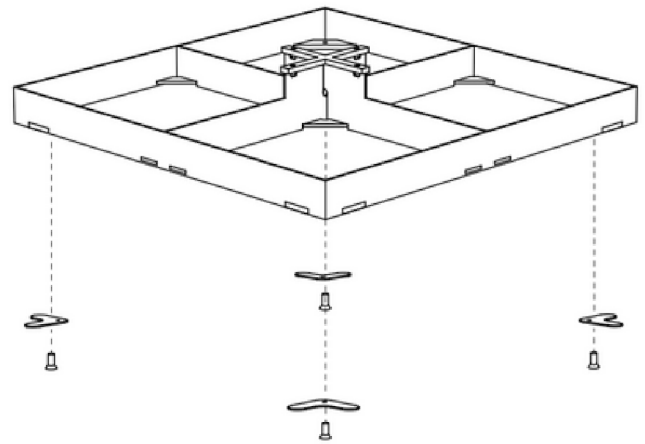

COUTURE OUTDOOR

TILE BASE INSTALLATION

1

OR OPTION :

1'

OR OPTION :

1''

2

3

4

TILE BASE COMPATABLE WITH:

- Celeste 10 Round 360° Hydraulic Umbrella
- Hudson 1 Cantilever Umbrella Adjustable Tilt 360° Rotation
- Hudson 2 Double Cantilever Umbrella Adjustable Tilt
- Hudson 4 Quattro Cantilever Adjustable Tilt Umbrella
- Bloom 360° Modern Luxury Umbrella
- Victoria 1 or 2 Cantilever Umbrella
- Victoria 2 Double Cantilever Umbrella